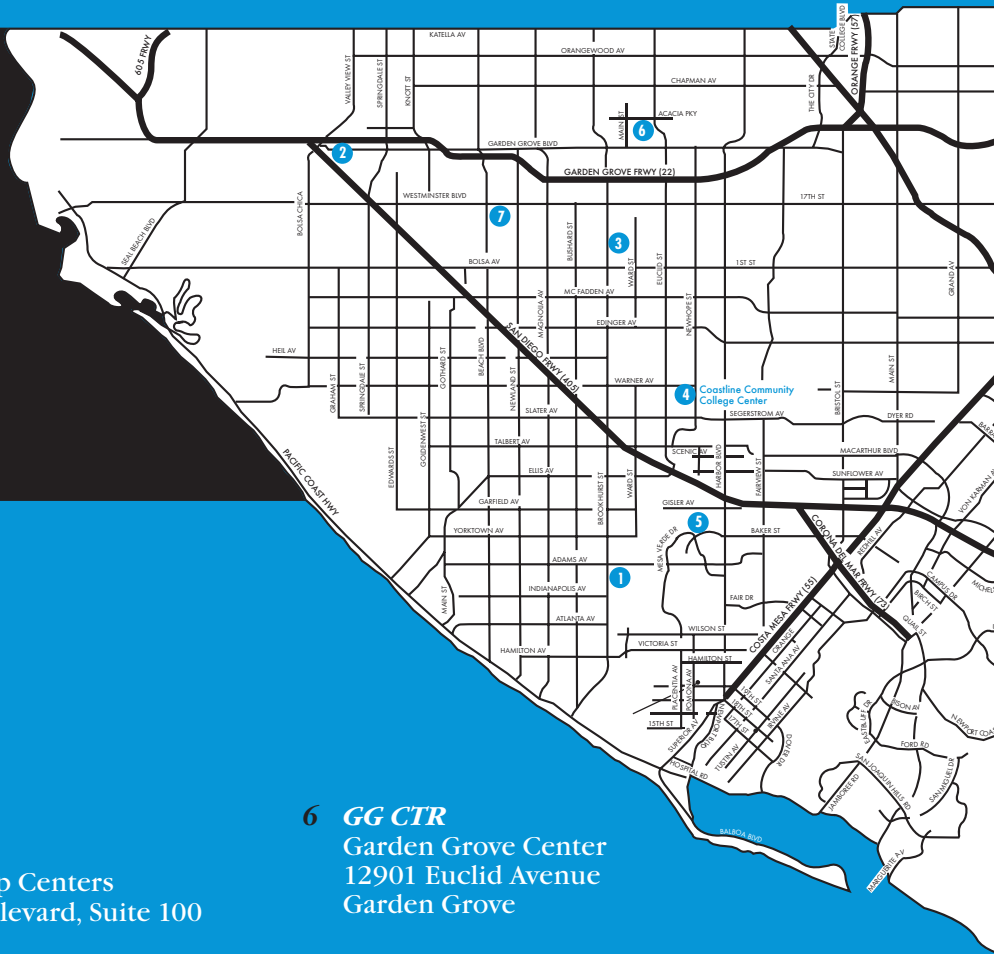

COASTLINE COMMUNITY COLLEGE SITES

MAIN LEARNING CENTERS

- **Costa Mesa Center**
  2990 Mesa Verde Drive East
  Costa Mesa, CA 92626
  1 (714) 241-6213
- **Garden Grove Center**
  12901 Euclid Street
  Garden Grove, CA 92840
  1 (714) 241-6209
- **Le-Jao Center**
  14120 All American Way
  Westminster, CA 92683
  1 (714) 241-6184

ADMINISTRATIVE CENTER

- **Coastline College Center**
  11460 Warner Avenue
  Fountain Valley, CA 92708
  1 (714) 546-7600

1 ART GALLERY

Coastline Art Gallery
10156 Adams Avenue
Huntington Beach

2 ONE-STOP

Orange County One-Stop Centers
5405 Garden Grove Boulevard, Suite 100
Westminster

NS ONE-STOP

Orange County One-Stop Centers
125 Technology Drive, Suite 200
Irvine

3 B & H

Brookhurst and Hazard
14541 Brookhurst Street
Westminster

4 CCC ADM

Coastline College Center
11460 Warner Avenue
Fountain Valley

5 CM CTR

Costa Mesa Center
2990 Mesa Verde Drive. E.
Costa Mesa

6 GG CTR

Garden Grove Center
12901 Euclid Avenue
Garden Grove

7 SSC

Student Success Center at Le-Jao, Room 101
14120 All American Way
Westminster

7 LE-JAO

Le-Jao Center
14120 All American Way
Westminster

NS—Not Shown

(outside of map area)

Certain weather conditions may cause periodic cancellation of classes at a particular site. Call 1 (714) 241-6175, for the latest information about site closures.